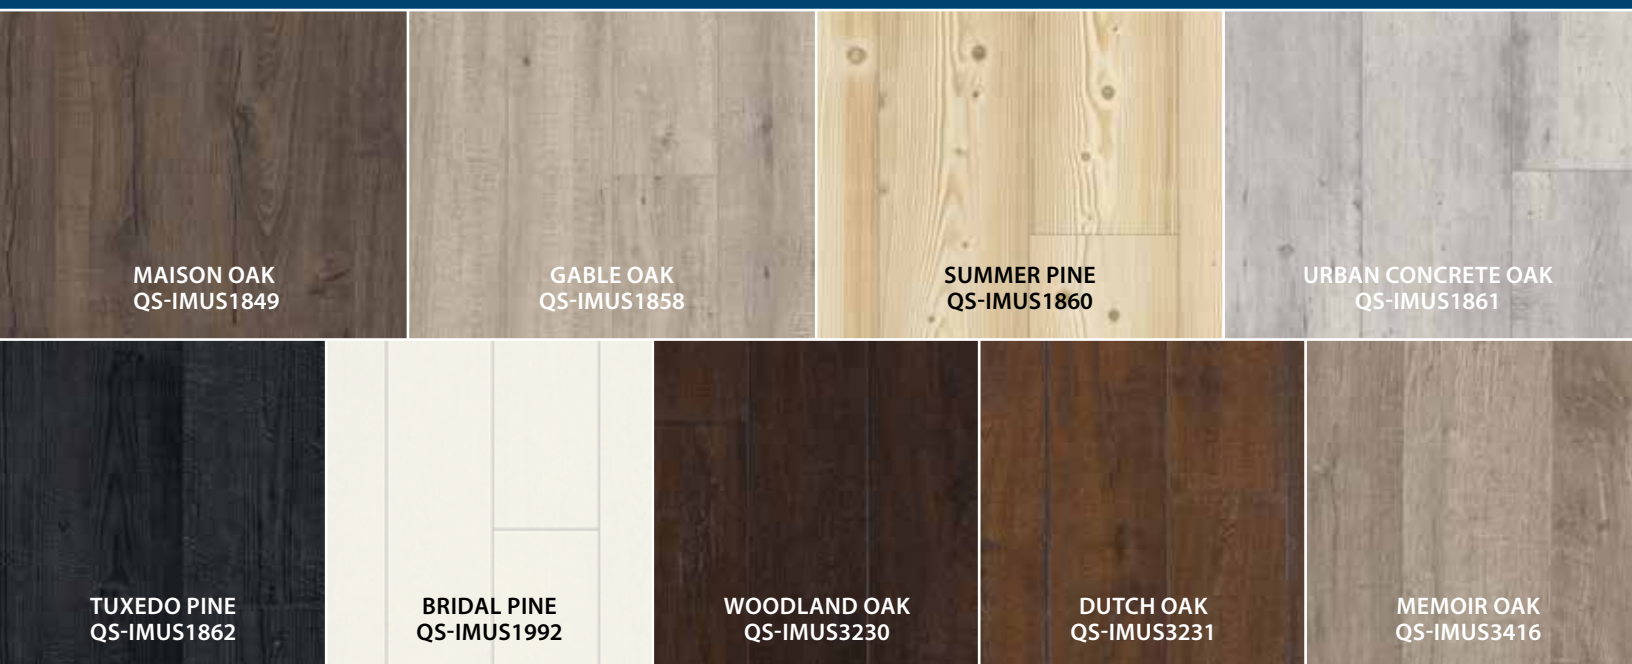

Envique Laminate Flooring

TORLYS Peace of Mind Assurance Warranty

● ● ● ● ● DESIGNER

A 7-Year Limited Wear, Stain and Fade and Structural and Joint Integrity Warranty applies to light commercial applications. See torlys.com for details.

TORLYS Envique Laminate has a 35-Year Residential Wear, Water, Stain, Fade and Transition-Free Warranty and a Lifetime Structural and Joint Integrity Warranty for residential use.

Why Smart Laminate?

Superior performance is built in to every TORLYS Smart Floor:

- A transparent overlay of extremely wear resistant melamine resin and aluminum oxide that is warranted for up to 35 years in residential dwellings.
- Patented Uniclic® Joint resists ugly gapping when 20% to 65% humidity is maintained. No other joint outperforms TORLYS Uniclic® Joint.
- Move It and Re-use It — every Envique floor can be disassembled and re-used in another room or home.

TORLYS Transition Free Installation System

TORLYS Envique Laminate now offers the one and only Transition Free Installation System up

*QS-IMUS1860 and QS-IMUS1861 are AC3 rated wear layer

to 50' x 50' with no "speed bumps" in residential dwellings. This means no more transitions in doorways or long hallways, allowing you to create a flawless look from one room to another for a completely seamless installation. Please see TORLYS website for specific installation instructions.

AC Rating: AC4

Flooring is fit for commercial operations with standard amounts of foot traffic such as small shops or offices.

AC Rating: AC3*

Flooring is durable enough for general home use in all traffic areas, and can be used in a professional setting with light foot traffic.

Smart Uniclic® Joint Technology

TORLYS Smart Uniclic® Joint Technology has one of the strongest possible joints in flooring today. Constant lower lip pressure creates the tightest joint and is tested to withstand extraordinary

joint stress — more than 1,000 lbs of pressure per linear yard is needed to pull apart two TORLYS planks. The joint is also milled to 1/1000 of an inch for the most exacting fit.

Healthy Home

TORLYS Envique Laminate is CARB 2 (California Air Resources Board) compliant, and FloorScore certified.

For additional information, please check:

<https://ww2.arb.ca.gov/homepage>

<https://www.scsglobalservices.com/services/floorscore>

TORLYS Bulldog™ Easy Plank Replacer

TORLYS Bulldog™ Easy Plank Replacer allows you to replace a damaged plank, not your entire floor. No glue. No nails. No staining. You can fix major mishaps quickly and easily, and renew your floor.

**MK-BL-QS918
OCTOBER 2019**