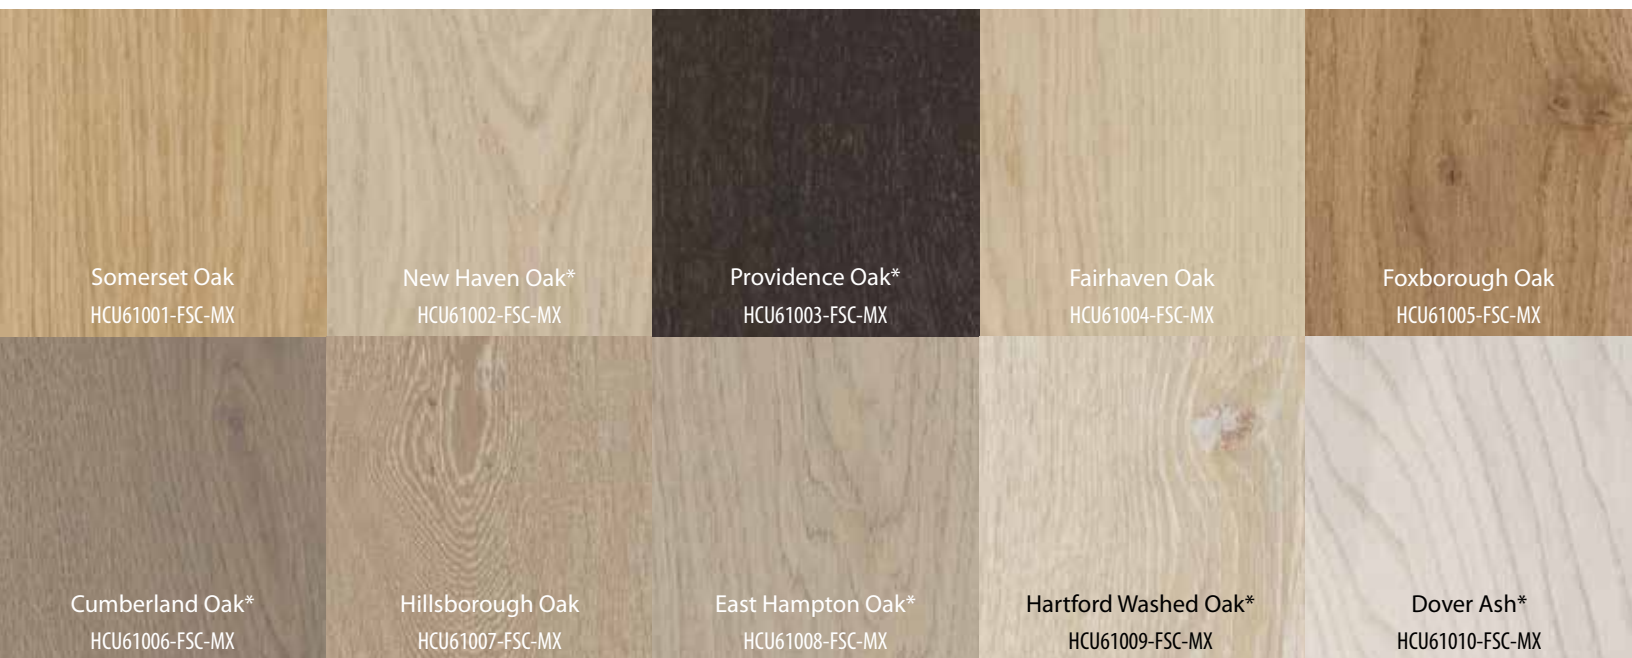

The Feel

Oil finished to accentuate the wood's natural beauty.

The Details

4-sided bevel

Contrasting shade variation between planks is a natural characteristic of most styles in this collection, adding to its unique beauty.

* High Shade Variation

Somerset Oak
HCU61001-FSC-MX

New Haven Oak*
HCU61002-FSC-MX

Providence Oak*
HCU61003-FSC-MX

Fairhaven Oak
HCU61004-FSC-MX

Foxborough Oak
HCU61005-FSC-MX

Cumberland Oak*
HCU61006-FSC-MX