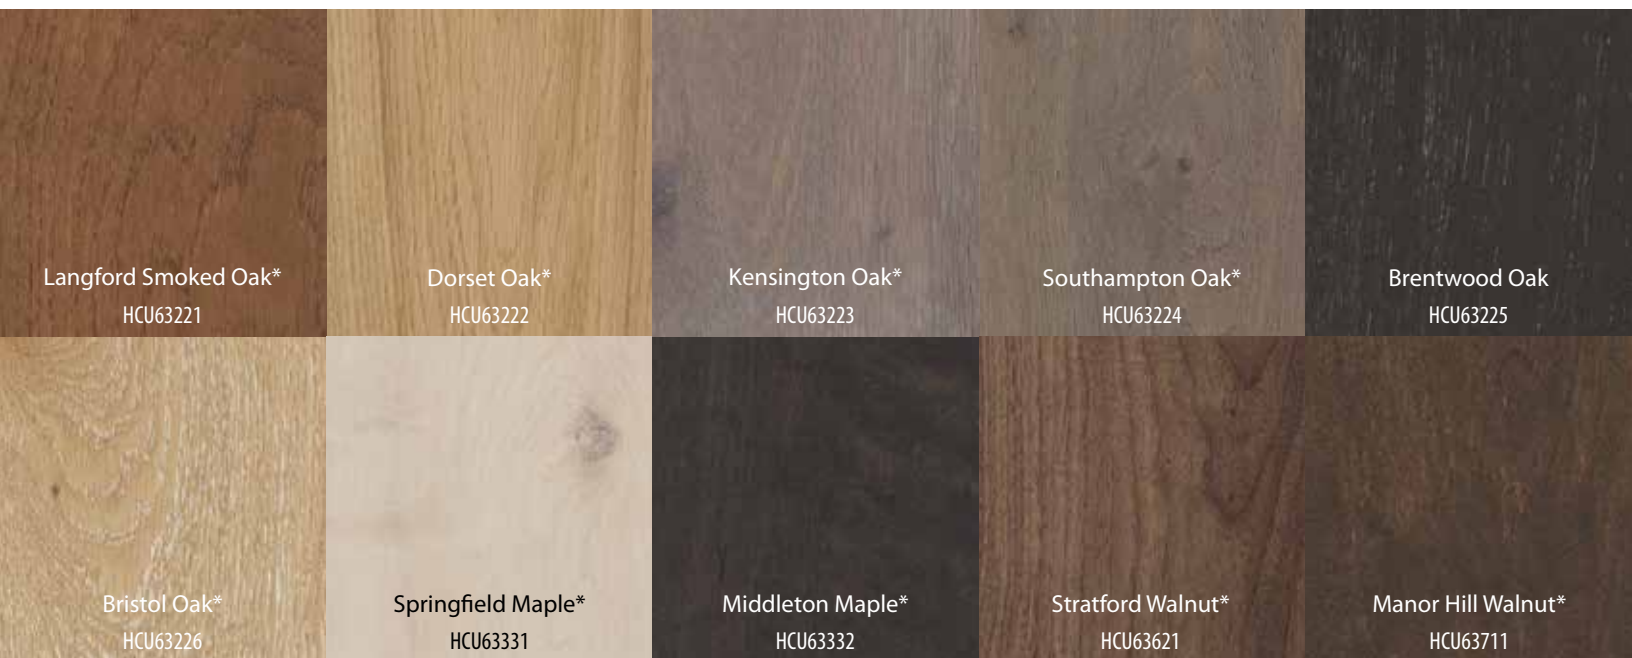

The Look

Soft colours and clean lines for a natural looking hardwood floor.

The Feel

Oaks, Maples and Walnuts with distinct, impressive finishes.

The Details

4-sided bevel
CorkPlus™ attached cork underlay with
Microban® antimicrobial protection

Contrasting shade variation between planks is a natural characteristic of most styles in this collection, adding to its unique beauty.

* High Shade Variation

LEED®

TORLYS Smart Floors can assist in acquiring LEED® certification for most building projects. Please visit <http://builder.torlys.com/leed/leed-guide/>