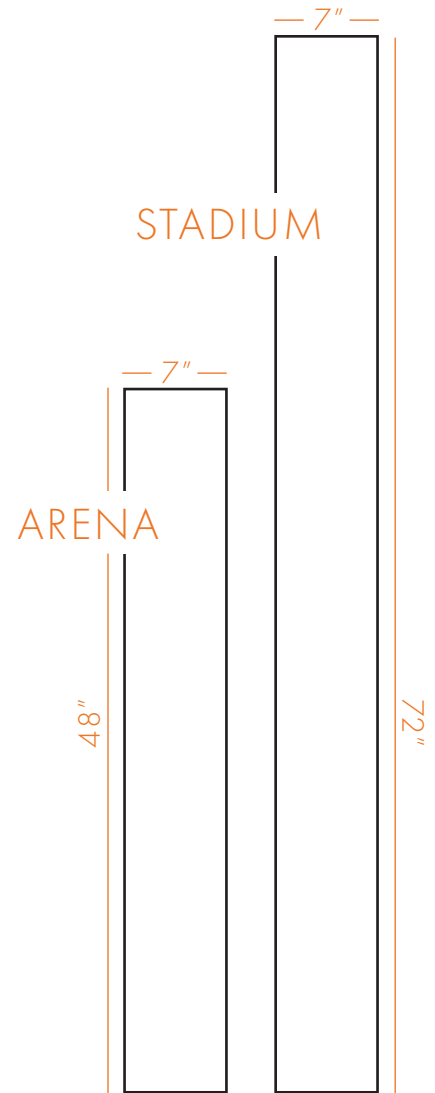

### DETAILS

- Install transition free up to 60' x 60'
- All over texture
- 4 sided micro bevel
- Enhanced UV finish for easier cleaning and ongoing maintenance

## DIFFERENCES:

	STADIUM WPC	ARENA SPC
Attached Backing	1.3mm Cork	1 mm IXPE
Locking System	Unidrop®	Uniclic®
Width	180mm / 7" (nominal)	182mm / 7" (nominal)
Length	1830mm / 72" (nominal)	1220mm / 48" (nominal)
Thickness	7.8mm / 5/16"	4.5mm (1 mm IXPE) / 5/32"
Wear Layer Thickness	0.5mm / 20mil	0.3mm / 12mil