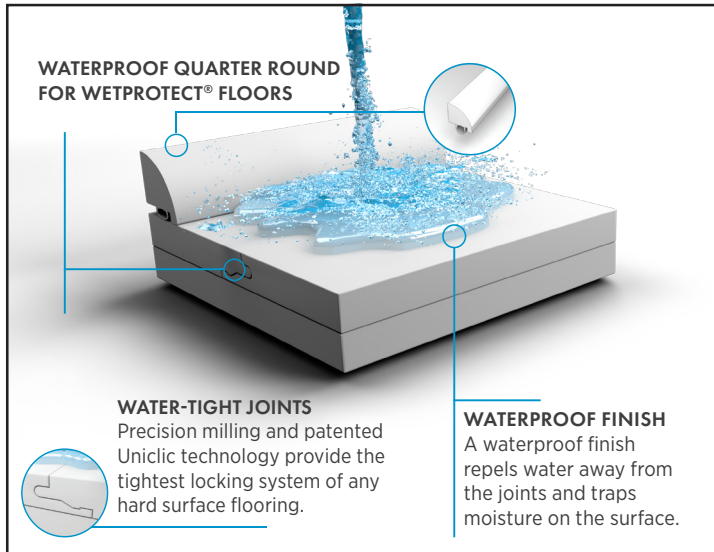

QUICK·STEP

NatureTEK^{PLUS}

WOOD PERFECTED

NatureTEK[®] Plus presents a new generation of laminated wood construction. WetProtect[®] offers the right kind of waterproof with water-tight joints, a proprietary waterproof finish and a lifetime surface and subfloor warranty. GenuEdge[®] TEKology enables the surface design and color to 'roll over' the edge for the most realistic plank looks. Steam mop your floor for the easiest, quickest, most effective clean, without worrying about moisture damage. A protective wear layer stands up to everyday scratches, stains and fading. Styles with a 2 mm attached pad offer simplified installation, noise reduction and protection against mold and mildew.

WetProtect
THE RIGHT KIND OF WATERPROOF

Requisite Oak
UP5426

See the NatureTEK Difference

Attribute	NatureTEK Select	NatureTEK Plus
Waterproof Flooring System	10-Yr Warranty	Lifetime WetProtect Surface and Subfloor Warranty
Scratch Resistant	✓	✓
Pet Protection	✓	✓
Damp Mopping	✓	✓
Steam Mopping	No	✓
GenuEdge TEKnology	No	✓

WetProtect
THE RIGHT KIND OF WATERPROOF

GenuEdge[™]
TECHNOLOGY

Unmatched Performance

Attribute	NatureTEK Plus	Typical Laminate	Typical Vinyl with WPC Core	Typical Click LVT
Superior waterproof installation ¹	✓	No	No	No
Superior surface wear protection	✓	No	No	No
Fast, flexible, secure installation	✓	Yes	No	No
Dimensionally stable	✓	Yes	No ²	No ²
Limited lifetime residential warranty	✓	No	Yes	No
Unmatched beauty and realism	✓	No	No	No
Low pattern repeat	✓	No	No	No
Wood based product (no PVC)	✓	Yes	No	No
Prevents subfloor telegraphing	✓	Yes	Yes	No
Highly dent-resistant	✓	Yes	No	Yes

¹ Moisture does not penetrate the joint when installed properly
² Not in direct sunlight

Atoll Oak
UP5425

WetProtect
THE RIGHT KIND OF WATERPROOF

QUICK-STEP
NatureTEK PLUS
WOOD PERFECTED

VESTIA

Species: Oak