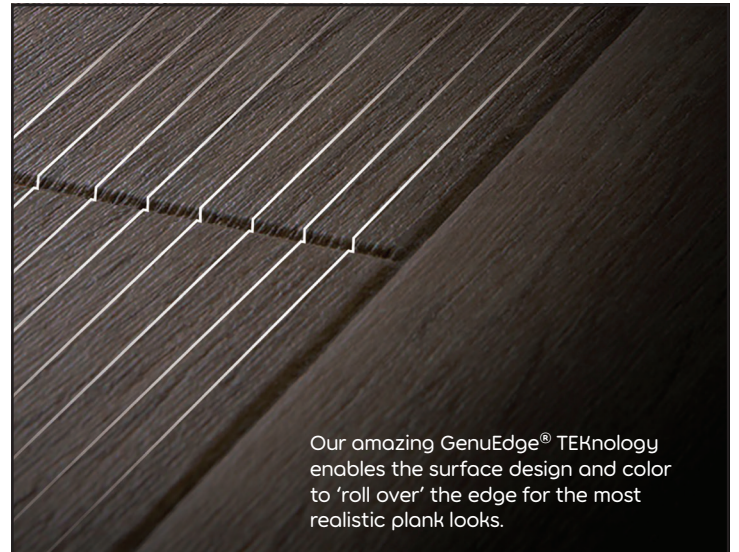

QUICK·STEP

NatureTEK^{PLUS}

WOOD PERFECTED

NatureTEK[®] Plus presents a new generation of laminated wood construction. WetProtect[®] offers the right kind of waterproof with water-tight joints, a proprietary waterproof finish and a lifetime surface and subfloor warranty. GenuEdge[®] TEKology enables the surface design and color to 'roll over' the edge for the most realistic plank looks. Steam mop your floor for the easiest, quickest, most effective clean, without worrying about moisture damage. A protective wear layer stands up to everyday scratches, stains and fading. Styles with a 2 mm attached pad offer simplified installation, noise reduction and protection against mold and mildew.

WetProtect
THE RIGHT KIND OF WATERPROOF

Requisite Oak
UP5426

See the NatureTEK Difference

Attribute	NatureTEK Select	NatureTEK Plus
Waterproof Flooring System	10-Yr Warranty	Lifetime WetProtect Surface and Subfloor Warranty
Scratch Resistant	✓	✓
Pet Protection	✓	✓
Damp Mopping	✓	✓
Steam Mopping	No	✓
GenuEdge TEKnology	No	✓

WetProtect
THE RIGHT KIND OF WATERPROOF

GenuEdge[™]
TECHNOLOGY

Unmatched Performance

Attribute	NatureTEK Plus	Typical Laminate	Typical Vinyl with WPC Core	Typical Click LVT
Superior waterproof installation ¹	✓	No	No	No
Superior surface wear protection	✓	No	No	No
Fast, flexible, secure installation	✓	Yes	No	No
Dimensionally stable	✓	Yes	No ²	No ²
Limited lifetime residential warranty	✓	No	Yes	No
Unmatched beauty and realism	✓	No	No	No
Low pattern repeat	✓	No	No	No
Wood based product (no PVC)	✓	Yes	No	No
Prevents subfloor telegraphing	✓	Yes	Yes	No
Highly dent-resistant	✓	Yes	No	Yes

¹ Moisture does not penetrate the joint when installed properly
² Not in direct sunlight

Atoll Oak
UP5425

WetProtect
THE RIGHT KIND OF WATERPROOF

QUICK-STEP
NatureTEK PLUS
WOOD PERFECTED

VESTIA

Species: Oak